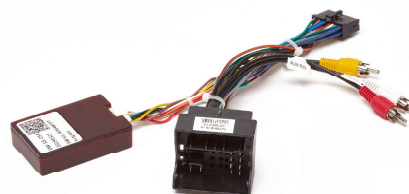

EVUS

CATÁLOGO NOVIEMBRE 2020

**KIT ESPECÍFICOS
SERIE OEM FIT**

A close-up, high-angle shot of a car's instrument cluster. The focus is on a tachometer on the left and a speedometer on the right. The tachometer has a needle pointing towards the 'H' (High) mark, with a red line indicating the redline. The speedometer has a needle pointing towards the '0' mark, with a red line indicating the redline. The background is dark, and the instrument cluster is illuminated with a red glow.

Marco 10.1" RENAULT CLIO 2013-2015 (Climatizador)

EV-50-61073

Cableado OEM / Conector de antena /Interface Canbus / Conector USB OEM incl.

Marco 10.1" RENAULT CLIO 2016- 2018 (A/A)

EV-50-61074

Cableado OEM / Conector de antena /Interface Canbus / Conector USB incl.

Marco 10.1" RENAULT Clio 2016-2018 (Climatizador) EV-50-61075

Cableado OEM / Conector de antena /Interface Canbus / Conector USB incluido.

Marco 9" RENAULT Megane 3 (2009 - 2014) EV-50-61076

Cableado OEM / Conector de antena /Interface Canbus / Conector USB OEM incl.

Marco 9" SEAT León / Ateca (2013 - 2018) EV-50-61063

Cableado OEM/Interface Canbus / Conector USB incl.

Marco 9" SEAT Ibiza 2018

EV-50-61064

Cableado OEM / Conector de antena /Interface Canbus / Conector USB incluido.